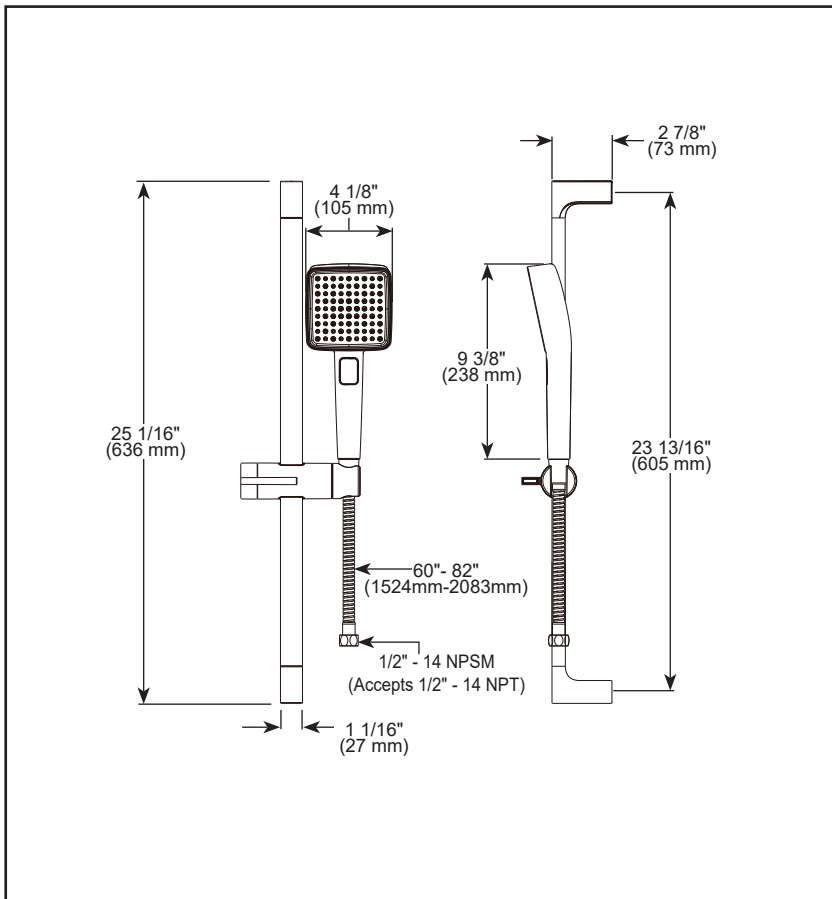

see what Delta can do™

HAND SHOWER W/ SLIDE BAR

■ 4-Setting Hand Shower

FEATURES:

- Touch-Clean® Spray Holes
- FeatherRain™ Spray
- Lumicoat® Finish (-PR models only)
- Lumicoat® Finishes easily wipe clean without cleaners and chemicals on the products most commonly touched areas

STANDARD SPECIFICATIONS:

- Max flow rate 1.75 gpm @ 80 psi, 6.6 L/min @ 550 kPa
- Certified dual check valves for backflow protection
- 60"- 82" (1524 mm-2083 mm) stretchable metal hose
- 25 1/16" (636 mm) Slide bar with adjustable slide (allows for adjustable shower height), not to be used as a grab bar.
- Lumicoat® is not applied to the slide bar or shower hose
- Change hand shower spray modes with push button
- 4-Spray settings include: Full Body Spray, Massage Spray, FeatherRain™ & Pause. Pause is a non positive shut-off.

51914-▲
51914-▲PR

▲ Designate proper finish suffix

COMPLIES WITH:

- ASME A112.18.1 / CSA B125.1◆
- ASME A112.18.3
- EPA WaterSense®
- ◆ Your Delta hand shower incorporates a backflow protection system that has been tested to be in compliance with ASME A112.18.3 and ASME A112.18.1/CSA B125.1. It incorporates two certified check valves in series, which operate independently and are integral, non-serviceable parts of the wand assembly.